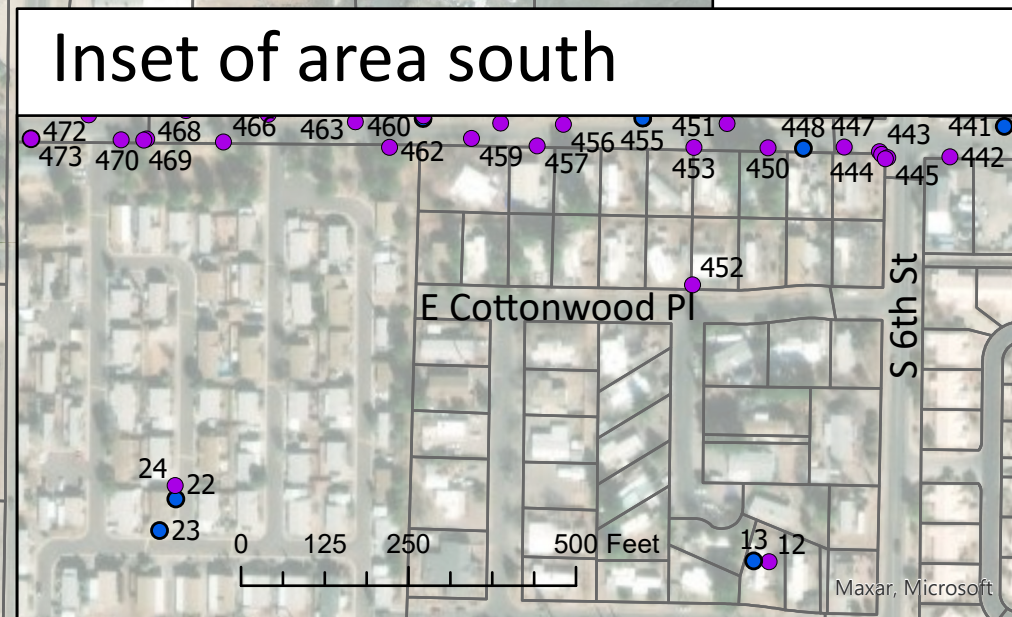

6th St and Birch St
PI Site

Sample Locations, SW

Legend

- XRF Sample Location with Lab Result
- XRF Sample Location
- Yavapai Parcel

See inset

5/7/2024