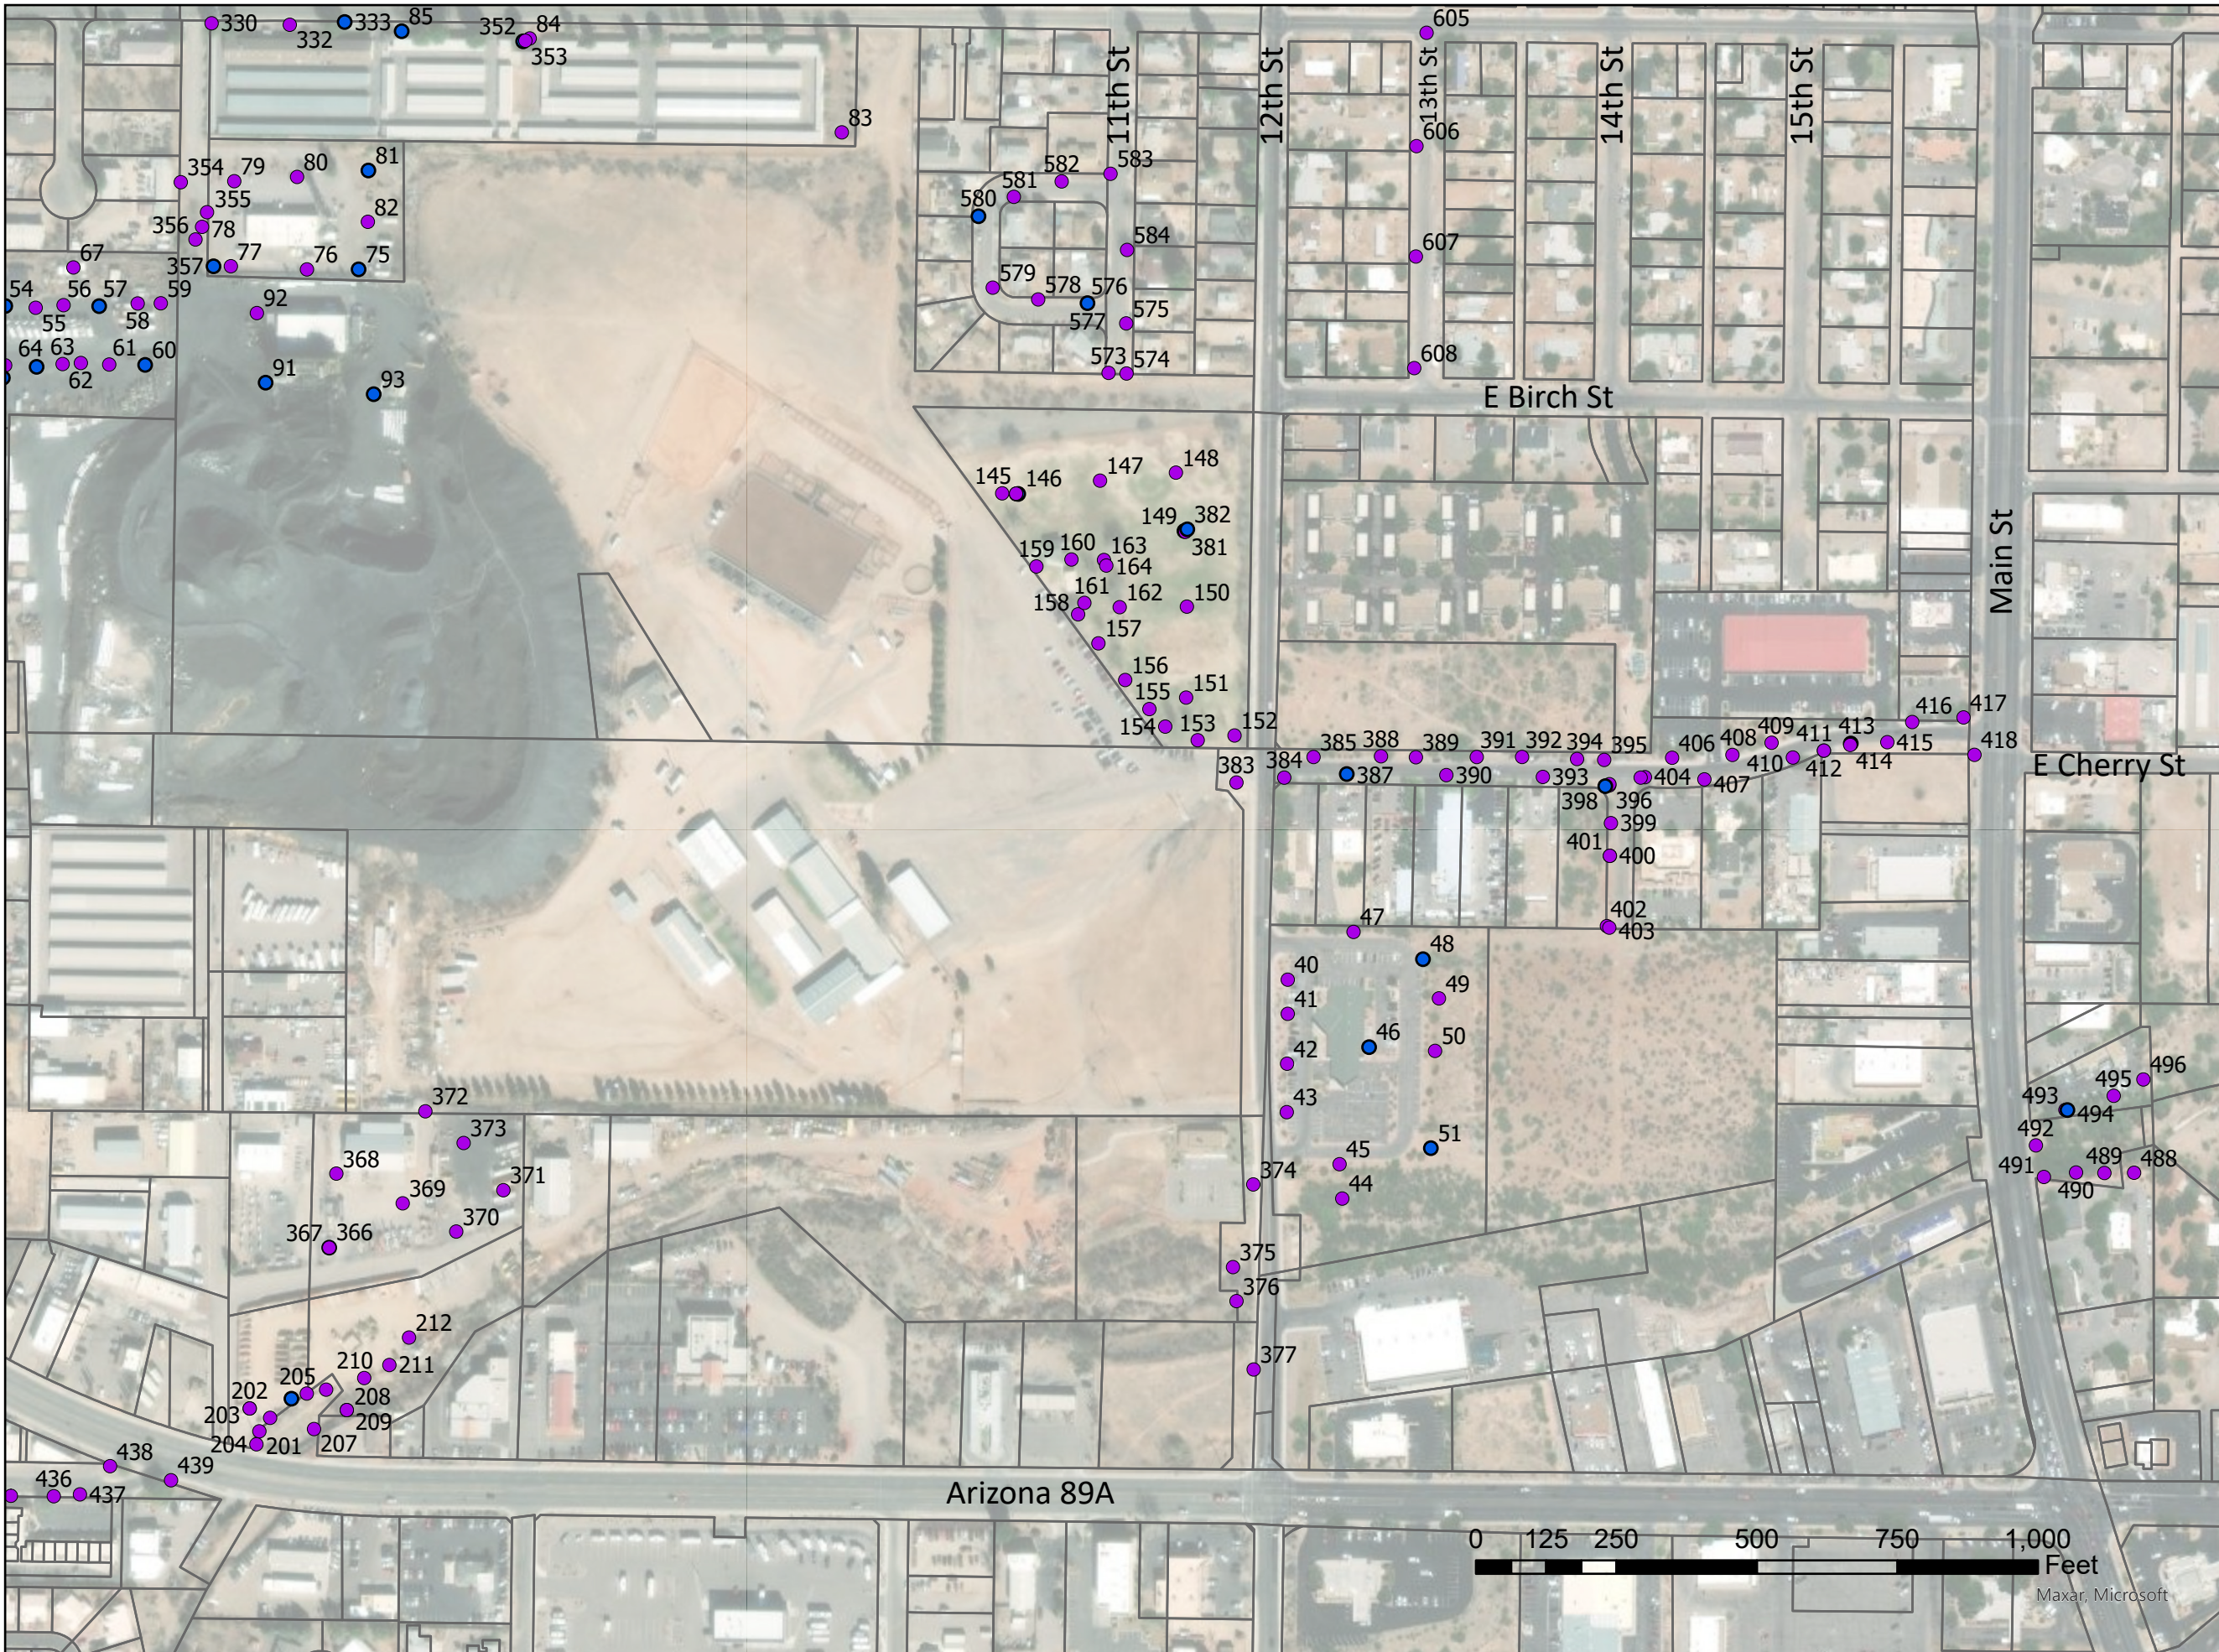

6th St and Birch St PI Site

Sample Locations, SE

Legend

- XRF Sample Location with Lab Result
- XRF Sample Location
- Yavapai Parcel

5/7/2024