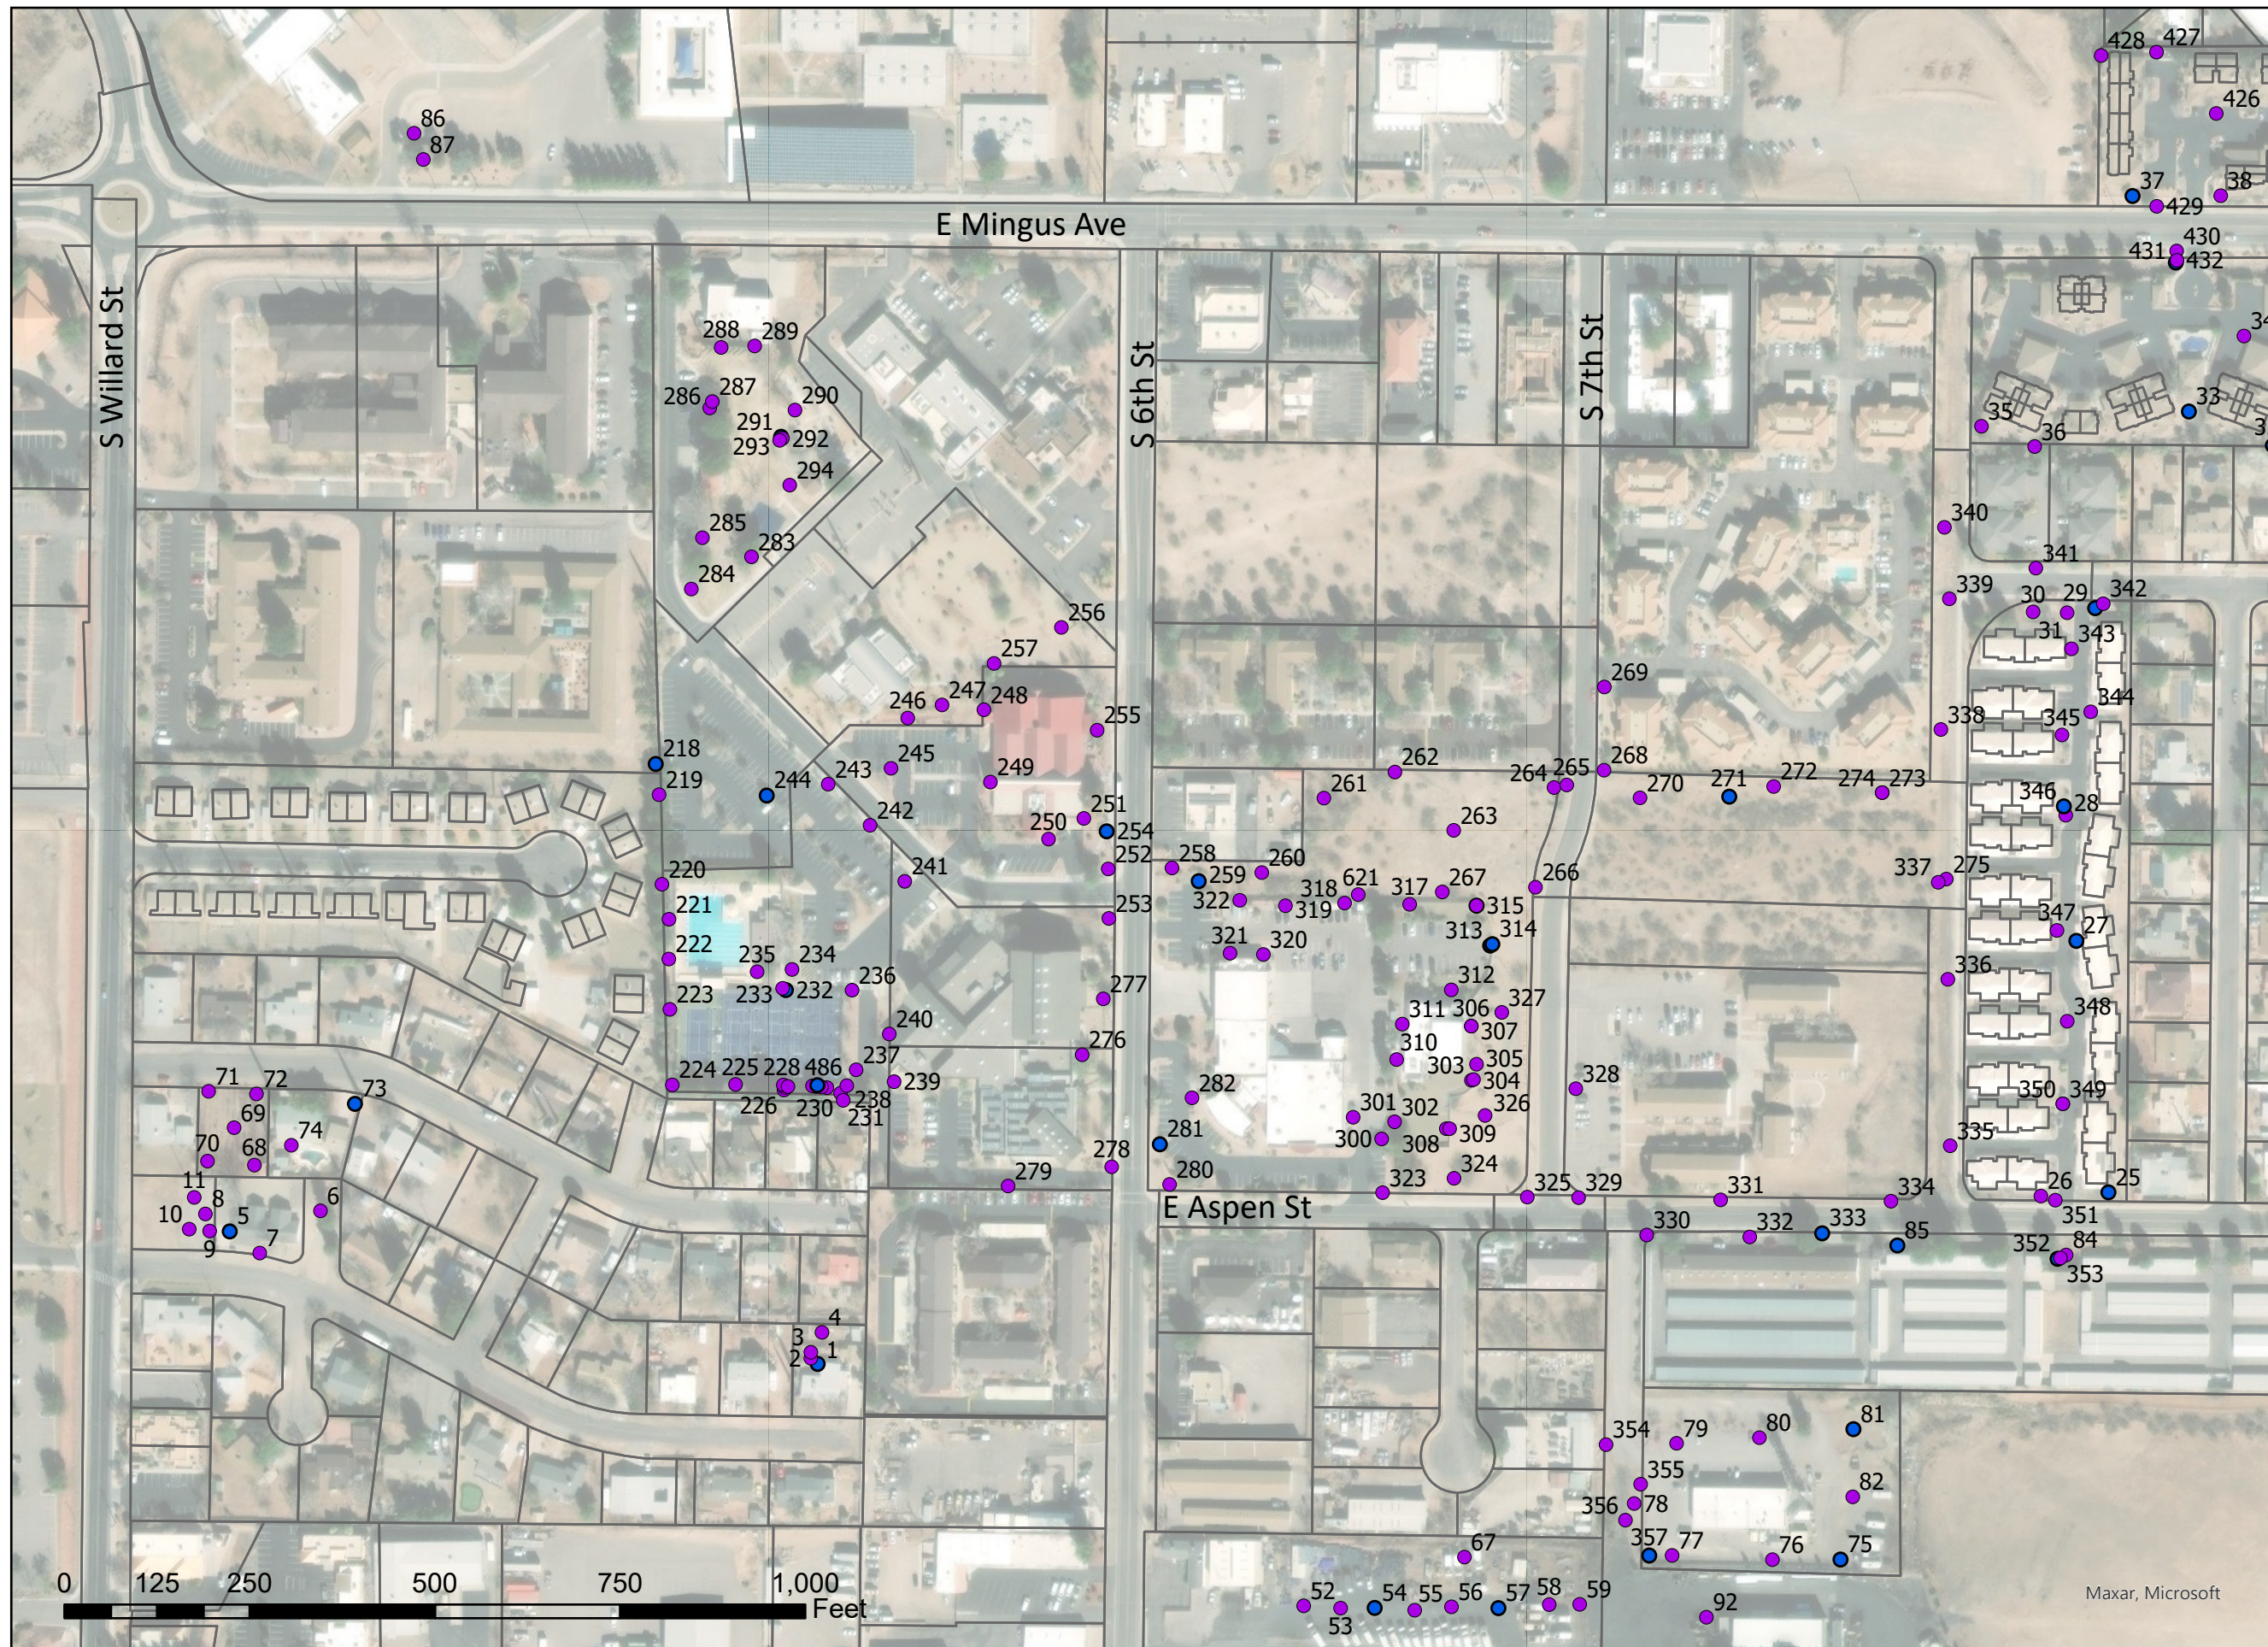

6th St and Birch St PI Site Sample Locations, NW

- Legend**
- XRF Sample Location with Lab Result
 - XRF Sample Location
 - Yavapai Parcel

5/16/2024

Maxar, Microsoft