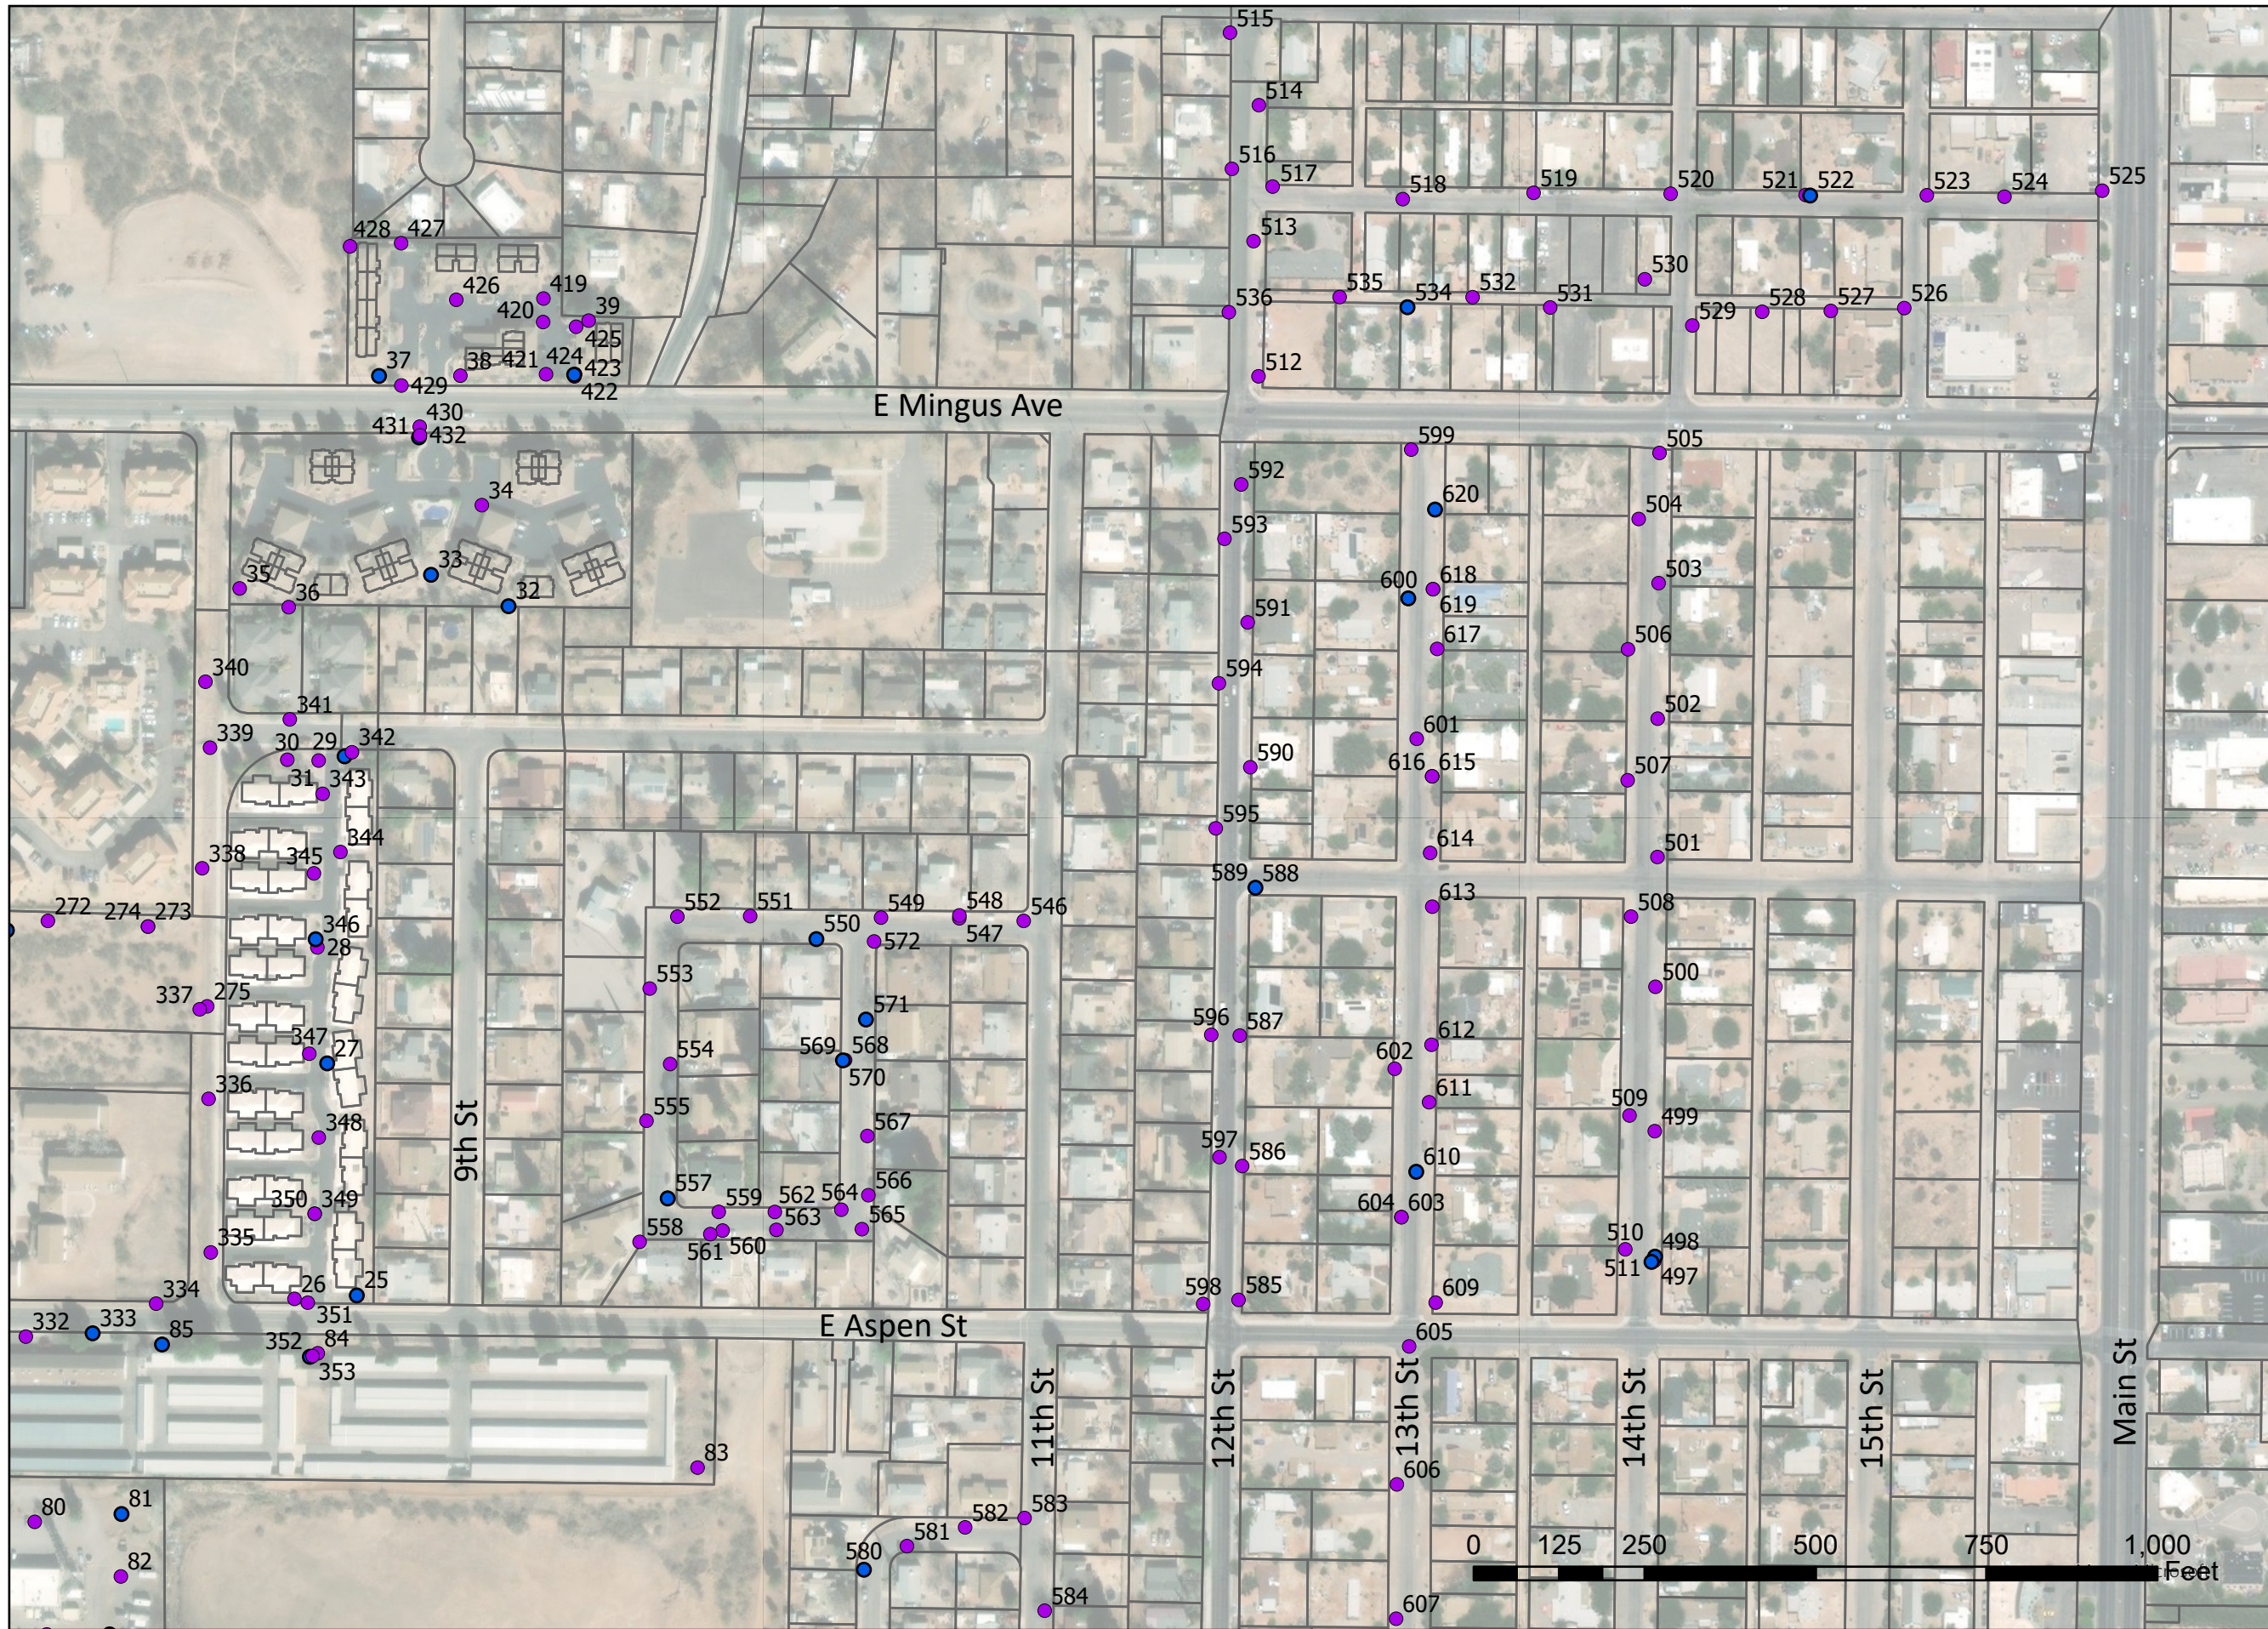

6th St and Birch St PI Site

Sample Locations, NE

Legend

- XRF Sample Location with Lab Result
- XRF Sample Location
- Yavapai Parcel

5/7/2024